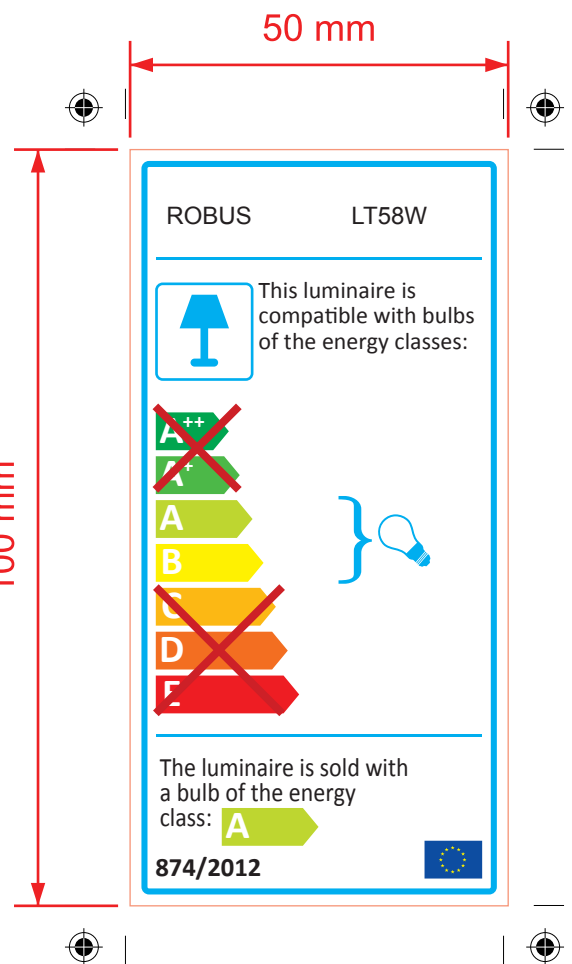

LEL-08 (Mono-L) - UK
50mm x 100mm

LEL-08 (Mono-P) - UK
100mm x 50mm